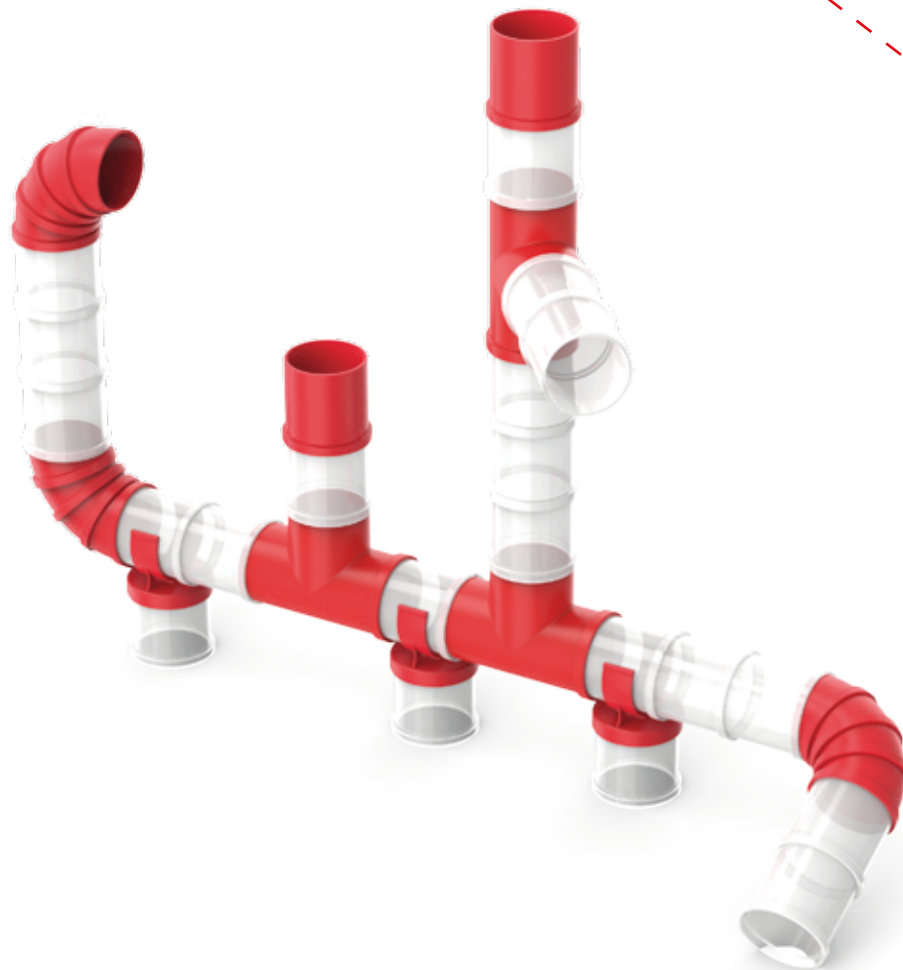

WALLY

S M XL

Ludus

TOYS SINCE 1965

All the fun of the Wally game in your pocket.
Made of EVA, soft material and very light.

3/6
years

TUBI

Ludus
TOYS SINCE 1965