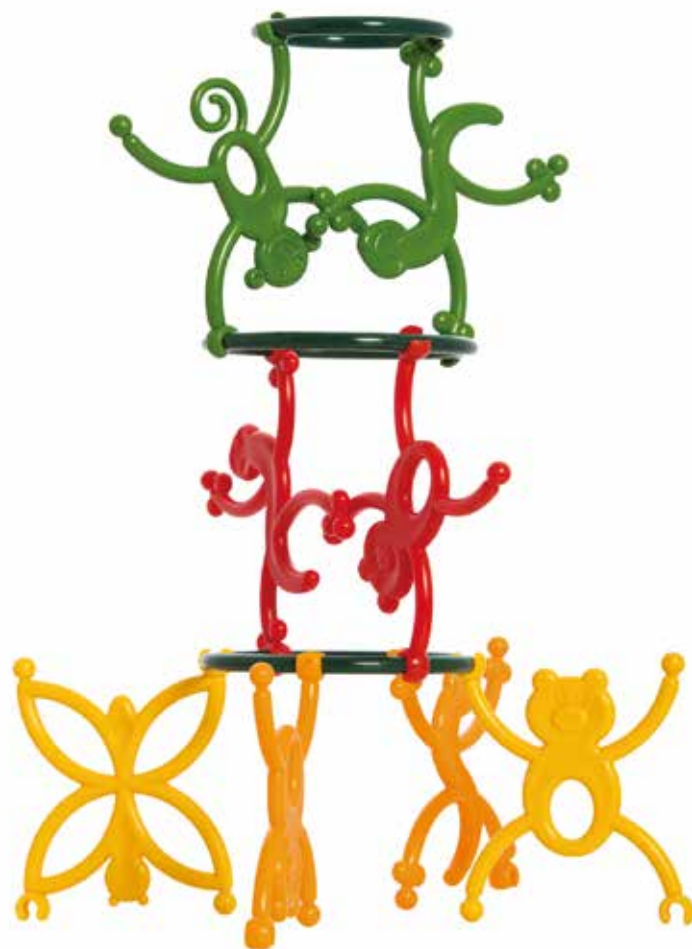

3/6
years

ACROZOO

Ludus
TOYS SINCE 1965