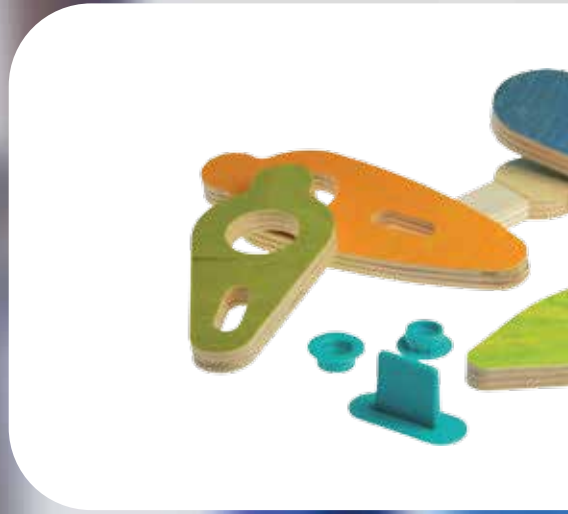

Plywood, natural
water-based paints.
Construction system
without any adhesives.
Designed
in co-operation
with an important
Italian designer.