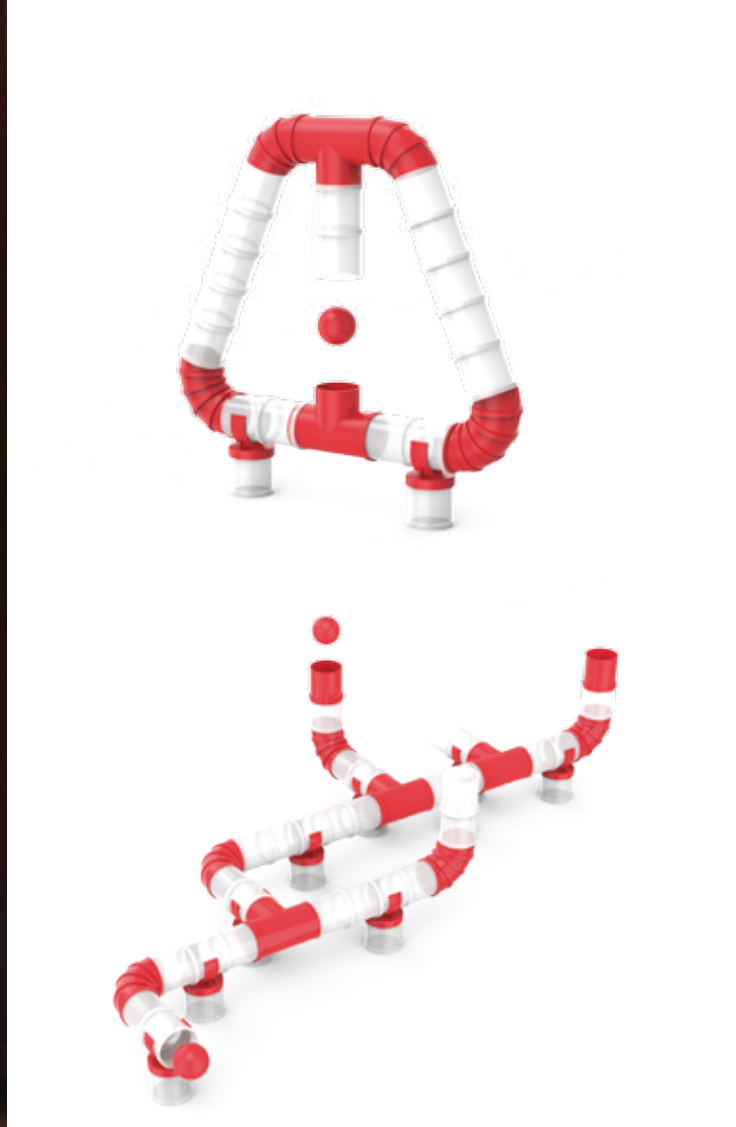

WALLY

S M XL

Ludus

TOYS SINCE 1965

All the fun of the Wally game in your pocket.
Made of EVA, soft material and very light.

3/6
years

TUBI

Ludus
TOYS SINCE 1965