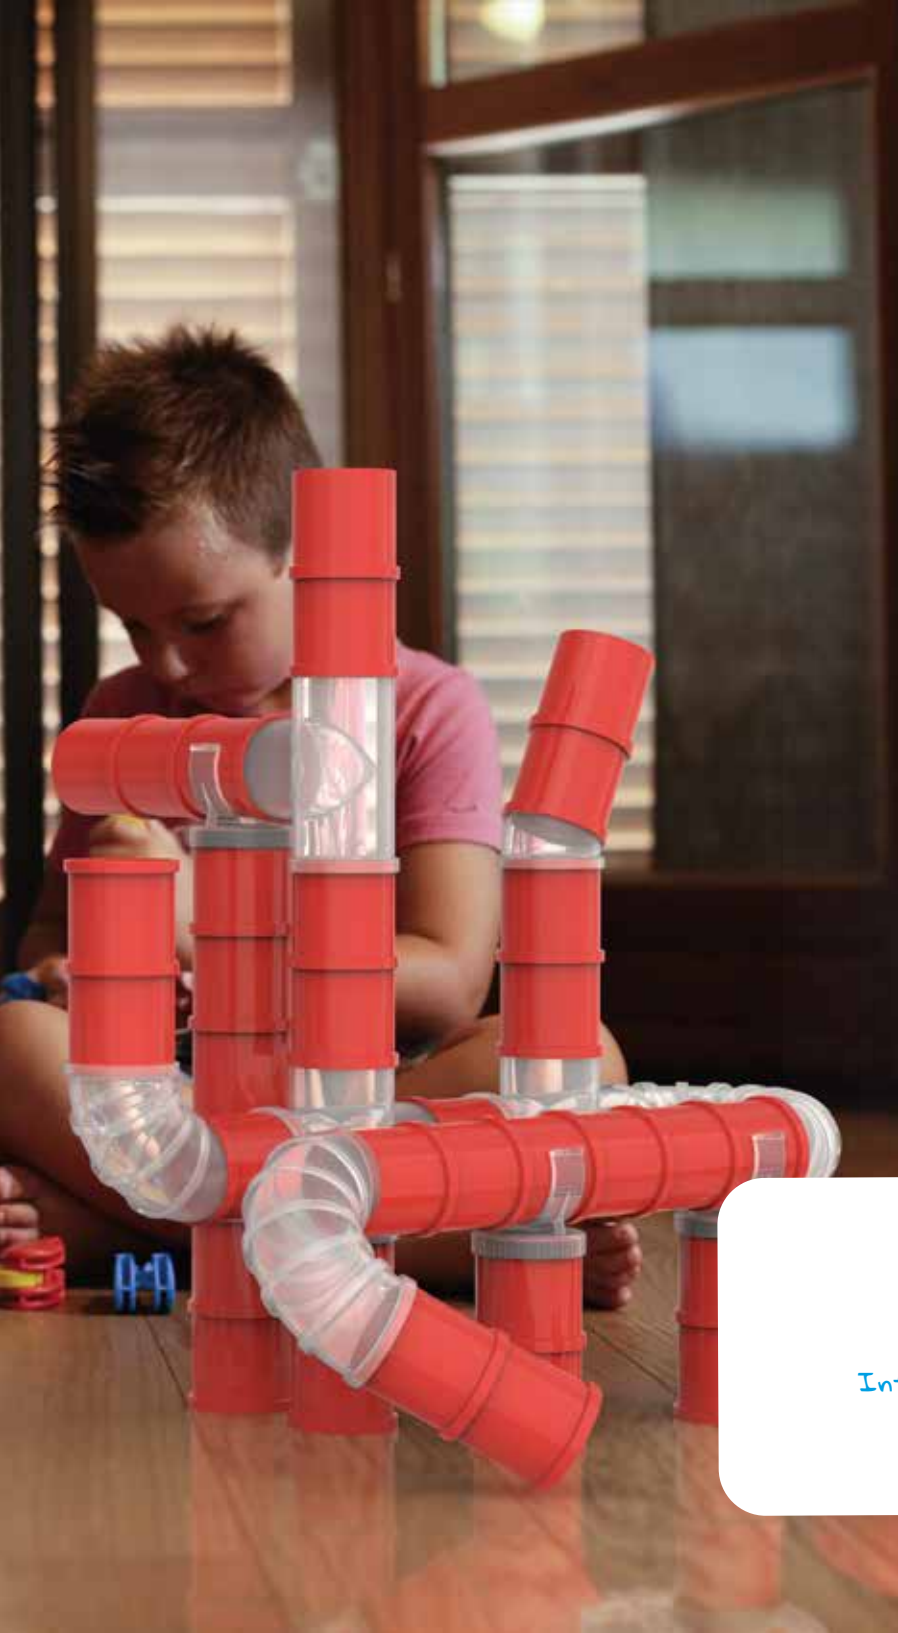

WALLY

S M XL

Ludus

TOYS SINCE 1965

All the fun of the Wally game in your pocket.
Made of EVA, soft material and very light.

3/6
years

TUBI

Ludus
TOYS SINCE 1965