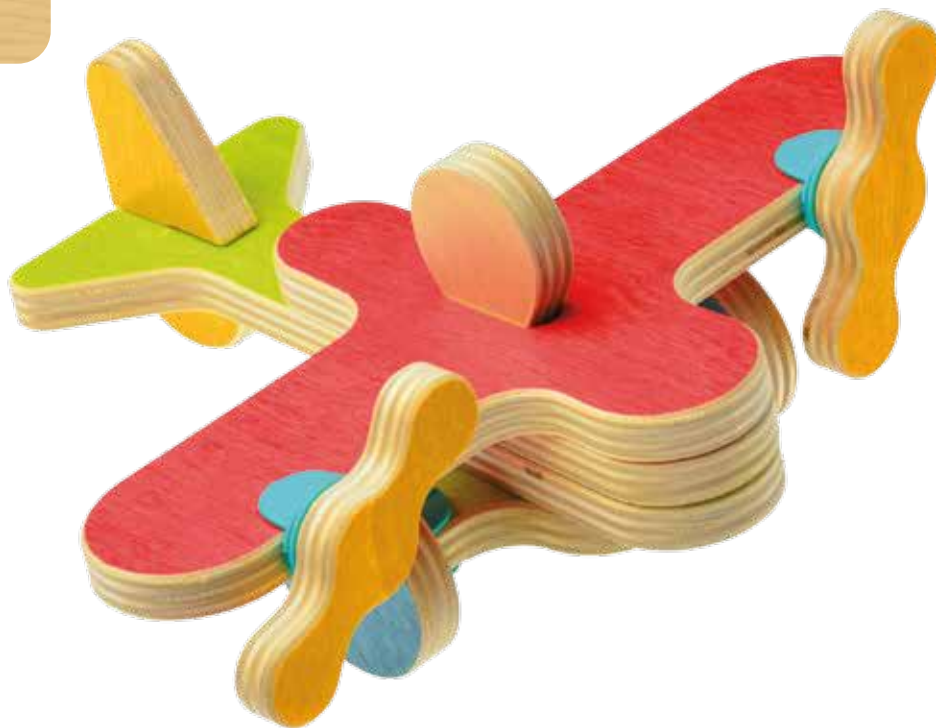

3/99
years

JUMBO
JO

Ludus
TOYS SINCE 1965