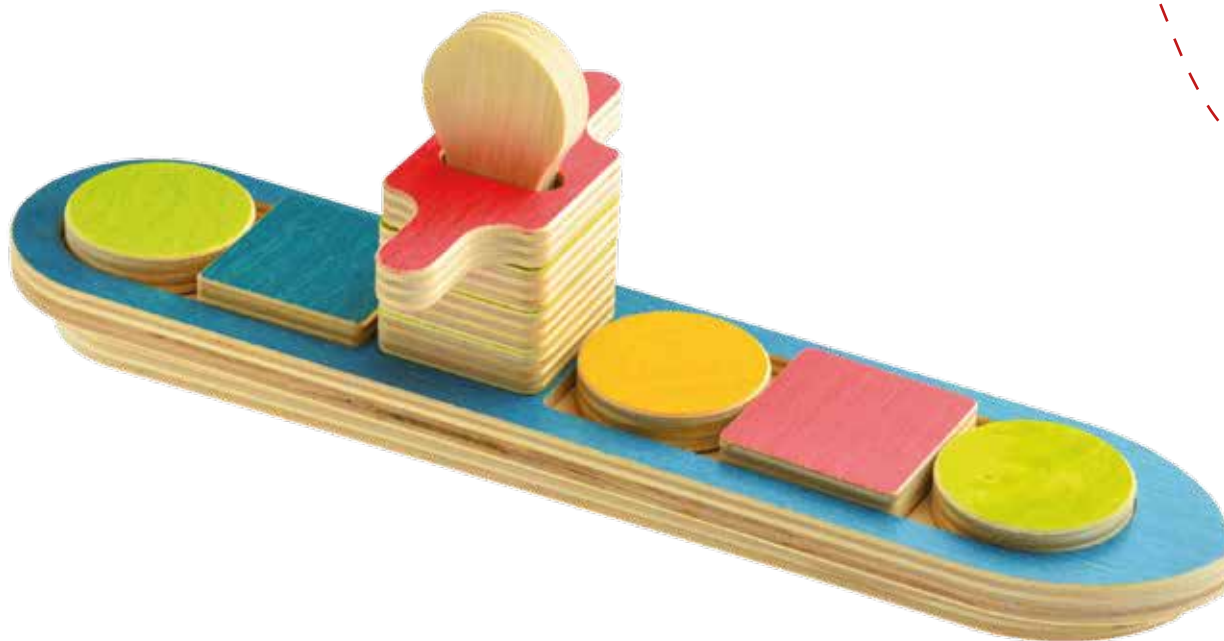

3/99
years

BAT BATEAU

Ludus

TOYS SINCE 1965