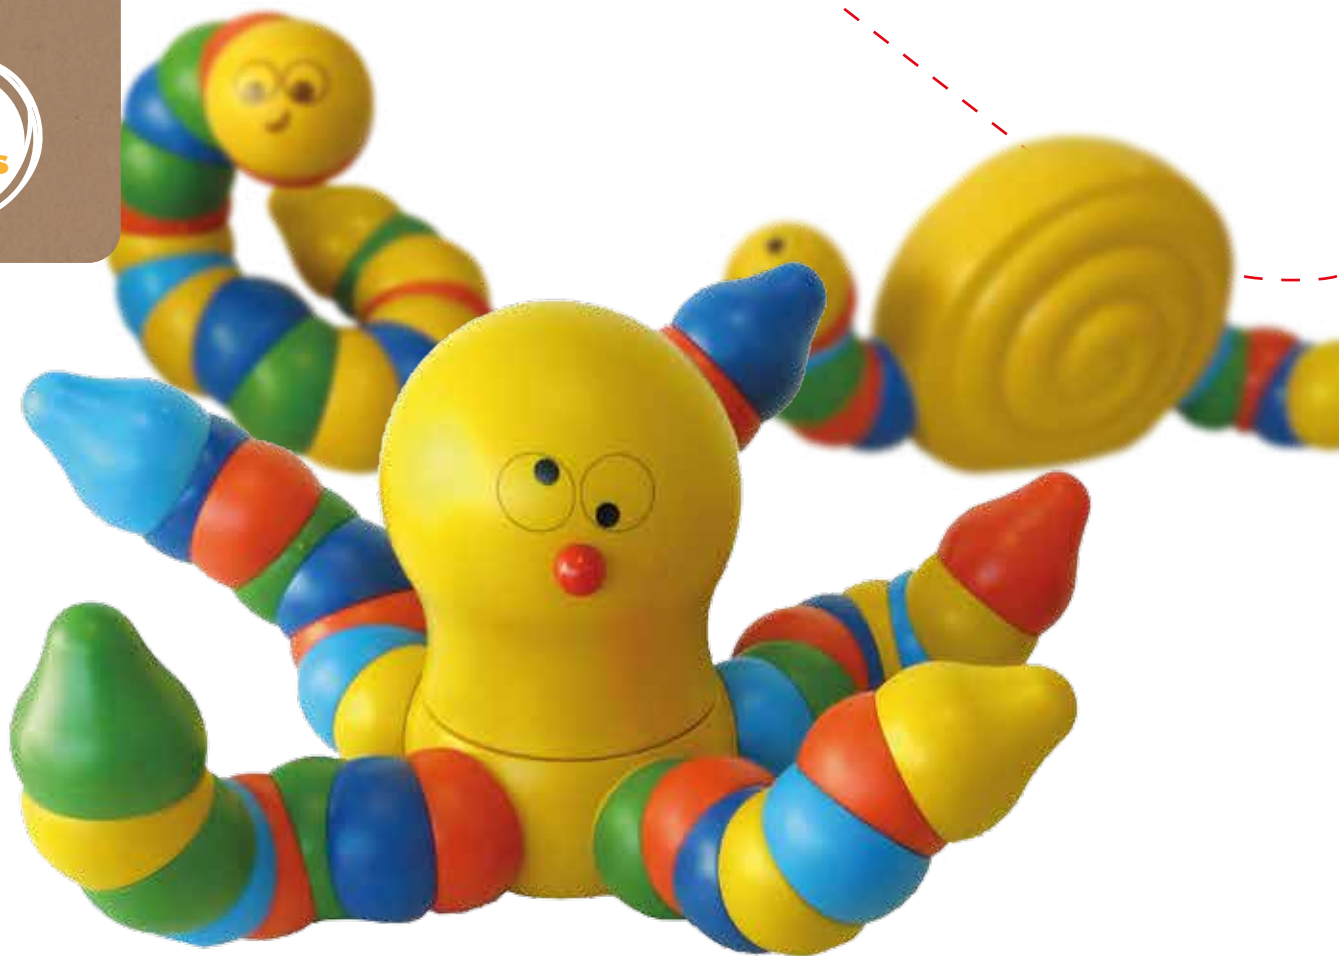

2/5
years

MAXI
KIT

Ludus
TOYS SINCE 1965